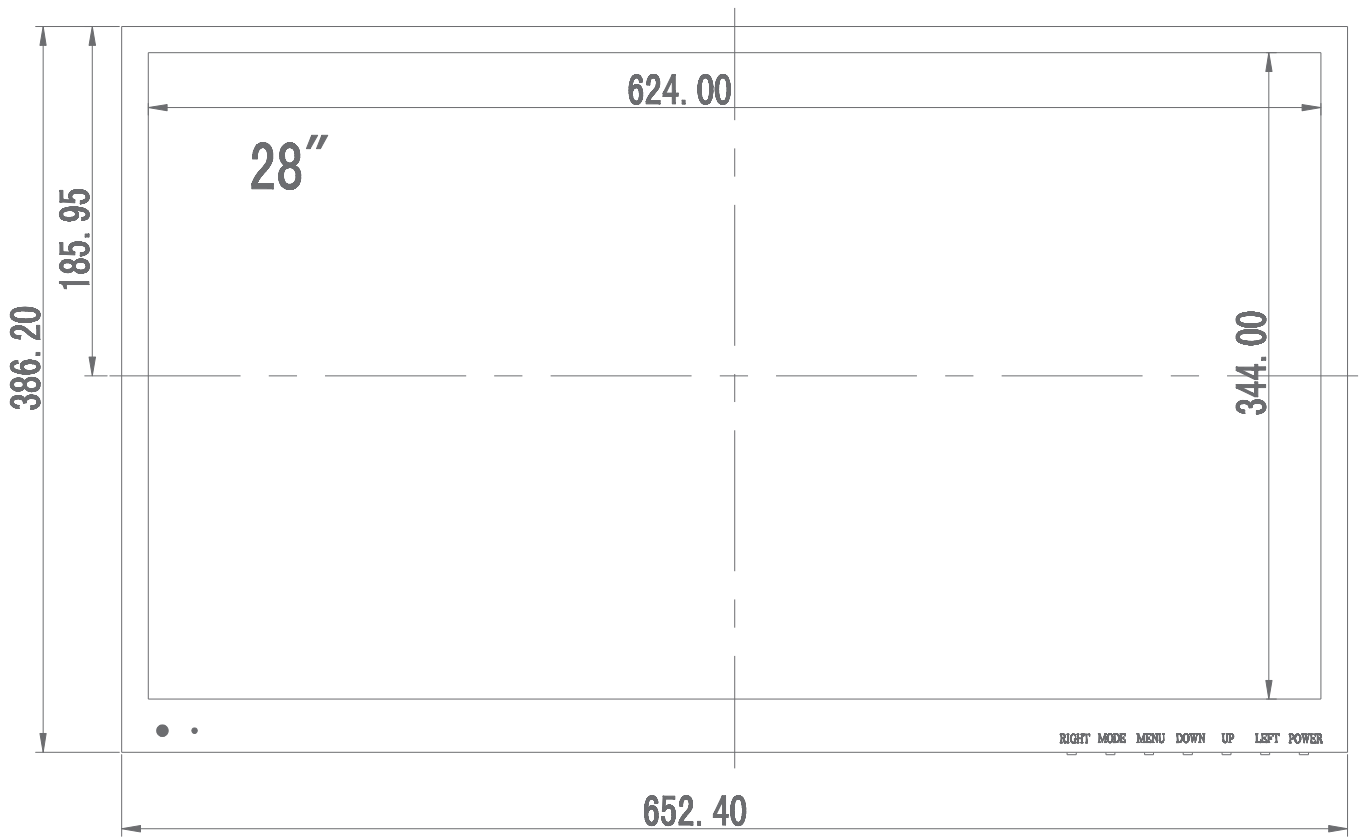

Unit:mm

All trademarks and registered trademarks acknowledged. E & O E. Specification subject to change without notice. All LCD's comply with ISO-9241-307:2008 in connection with pixel defects.