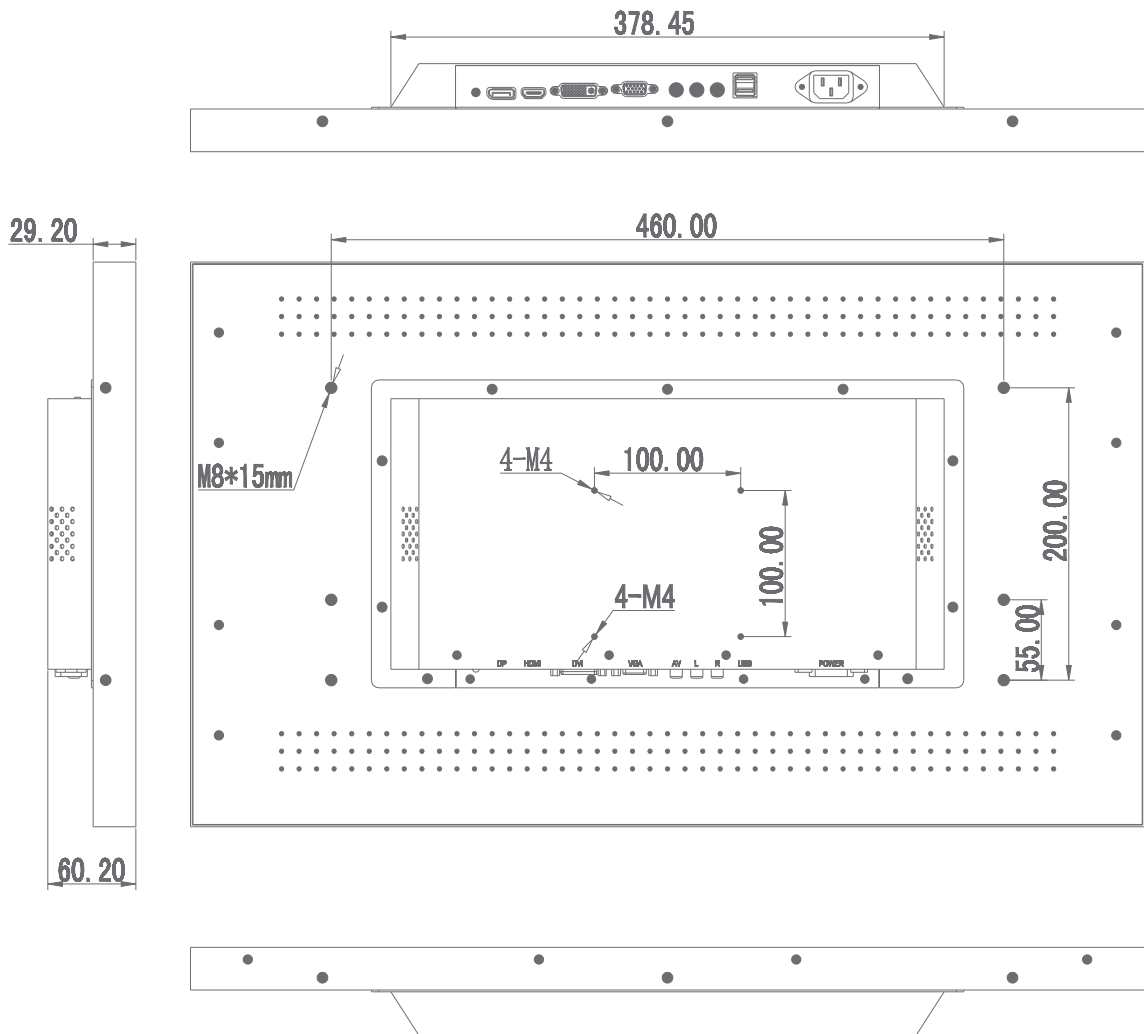

All trademarks and registered trademarks acknowledged. E & O E. Specification subject to change without notice. All LCD's comply with ISO-9241-307:2008 in connection with pixel defects.